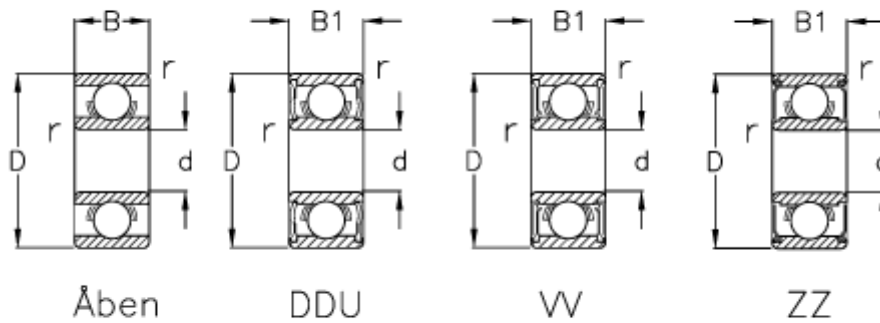

Data Sheet

Article number: 5704060060021

Description: NSK Bearing 626 Open
d=6 D=19 B=6 pack of 10 pcs

Measures

B	= 6	Max rpm ZZ-WW = 32000
B1	= 6	r min = 0.3
d	= 6	Type = 626
D	= 19	
Load Cor (N)	= 885	
Load Cr (N)	= 2340	
Max rpm DD	= 30000	
Max rpm open	= 40000	